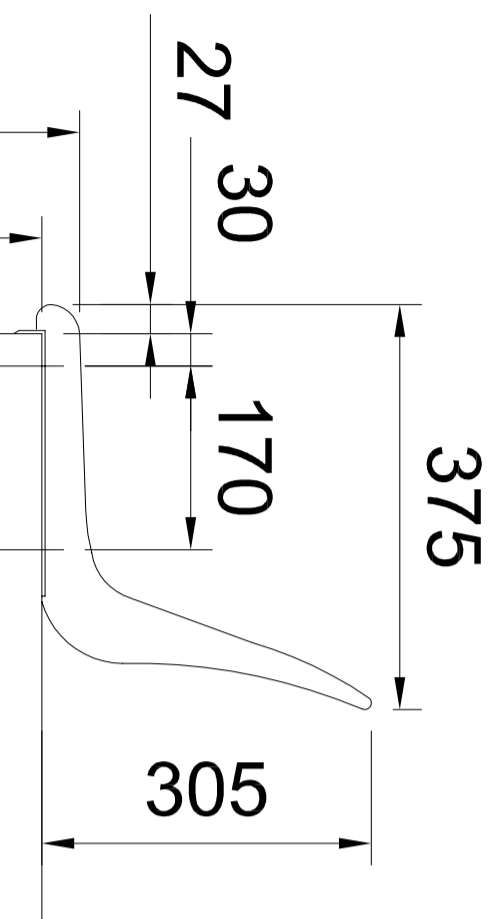

Elevation / Arena Seat

Scale 1:7 @ A3

Side View / Arena Seat

Scale 1:7 @ A3

Detail A-A / Arena Seat, Fixing Points

Scale 1:5 @ A3

Please note:
 This drawing is intended as a guide only. Sport Alpha UK should be consulted to approve any fixing provisions prior to installation. Please note that non-standard fixings which require specialised fixing or additional drilling, etc. may incur additional charges. If in doubt, contact us.

Rev.	Description:	Date:	By:
Drawing Name: SEA-ARENA Arena Seat			
Drawn By:	MS		
Date:	22/07/13		
Checked By:	GLK		
Scale:	1:7 @ A3		
Sport Alpha UK Ltd Unit 5, Burnbank Business Units Souther Head Road Ailens Industrial Estate Aberdeen AB12 3LF			
T: 01224 899959 E: info@sportalphauk.com W: www.sportalphauk.com			