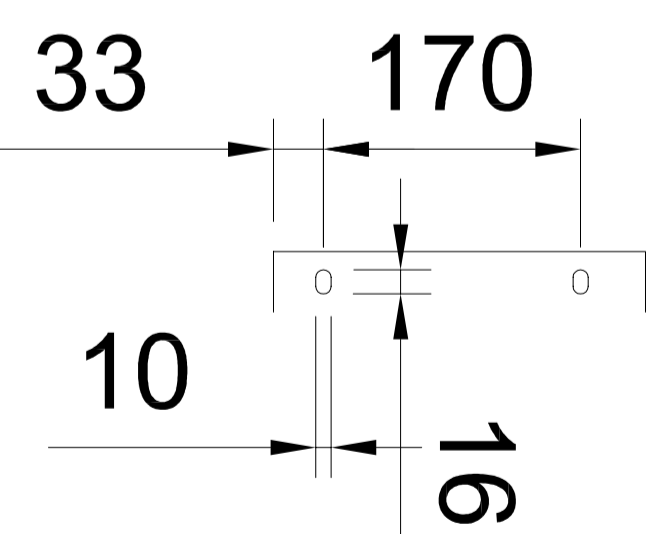

Elevation / Arena Seat

Scale 1:7 @ A3

Side View / Arena Seat

Scale 1:7 @ A3

Detail A-A / Arena Seat, Fixing Points

Scale 1:5 @ A3

Please note:
 This drawing is intended as a guide only. Sport Alpha UK should be consulted to approve any fixing provisions prior to installation. Please note that non-standard fixings which require specialised fixing or additional drilling, etc. may incur additional charges. If in doubt, contact us.

Rev.	Description:	Date:	By:
Drawing Name: SEA-ARENA Arena Seat			
Drawn By:	MS		
Date:	22/07/13		
Checked By:	GLK		
Scale:	1:7 @ A3		
Sport Alpha UK Ltd Unit 5, Burnbank Business Units Souther Head Road Ailens Industrial Estate Aberdeen AB12 3LF			
T: 01224 899959 E: info@sportalphauk.com W: www.sportalphauk.com			