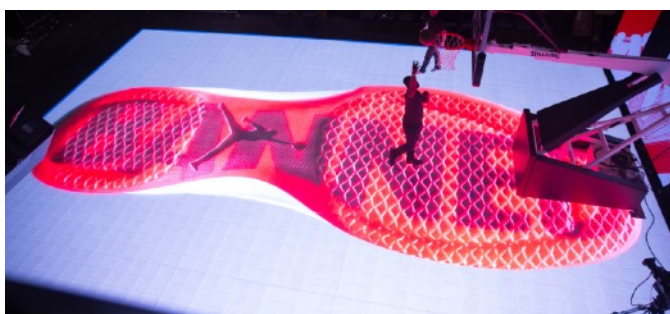

### ASB LumiFlex the full screen GlassFloor

The ASB LumiFlex Glass Floor was designed to transform any space into a one of a kind visual experience.

Its patented glass surface is one of the most innovative flooring surfaces ever made

and can be used for a variety of solutions, ranging from sports to concerts, retail to trade shows.

The unique sub-structure allows the glass surface to meet the standards for a certified area-elastic sports

surface with fantastic shock absorption.

The system can be used indoors or outdoors and even portable floors are possible.

Glass Dimensions

Glass panel size portable: 2m x 1.5m / fixed installation: 3 x 2m

LED Screen:

Pixel Pitch

4.8 mm, 43,264 p/m<sup>2</sup> / 3.9 mm, 65,536 p/m<sup>2</sup>

LED Type

RGB 3in1 SMD1921 / RGB 3in1 SMD1921