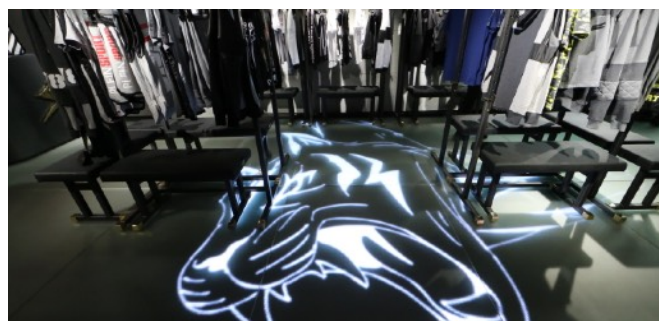

Data Sheet

multi-functional LED surface

ASB LumiFlex the full screen GlassFloor

The ASB LumiFlex Glass Floor was designed to transform any space into a one of a kind visual experience.

Its patented glass surface is one of the most innovative flooring surfaces ever made

and can be used for a variety of solutions, ranging from sports to concerts, retail to trade shows.

The unique sub-structure allows the glass surface to meet the standards for a certified area-elastic sports

surface with fantastic shock absorption.

The system can be used indoors or outdoors and even portable floors are possible.